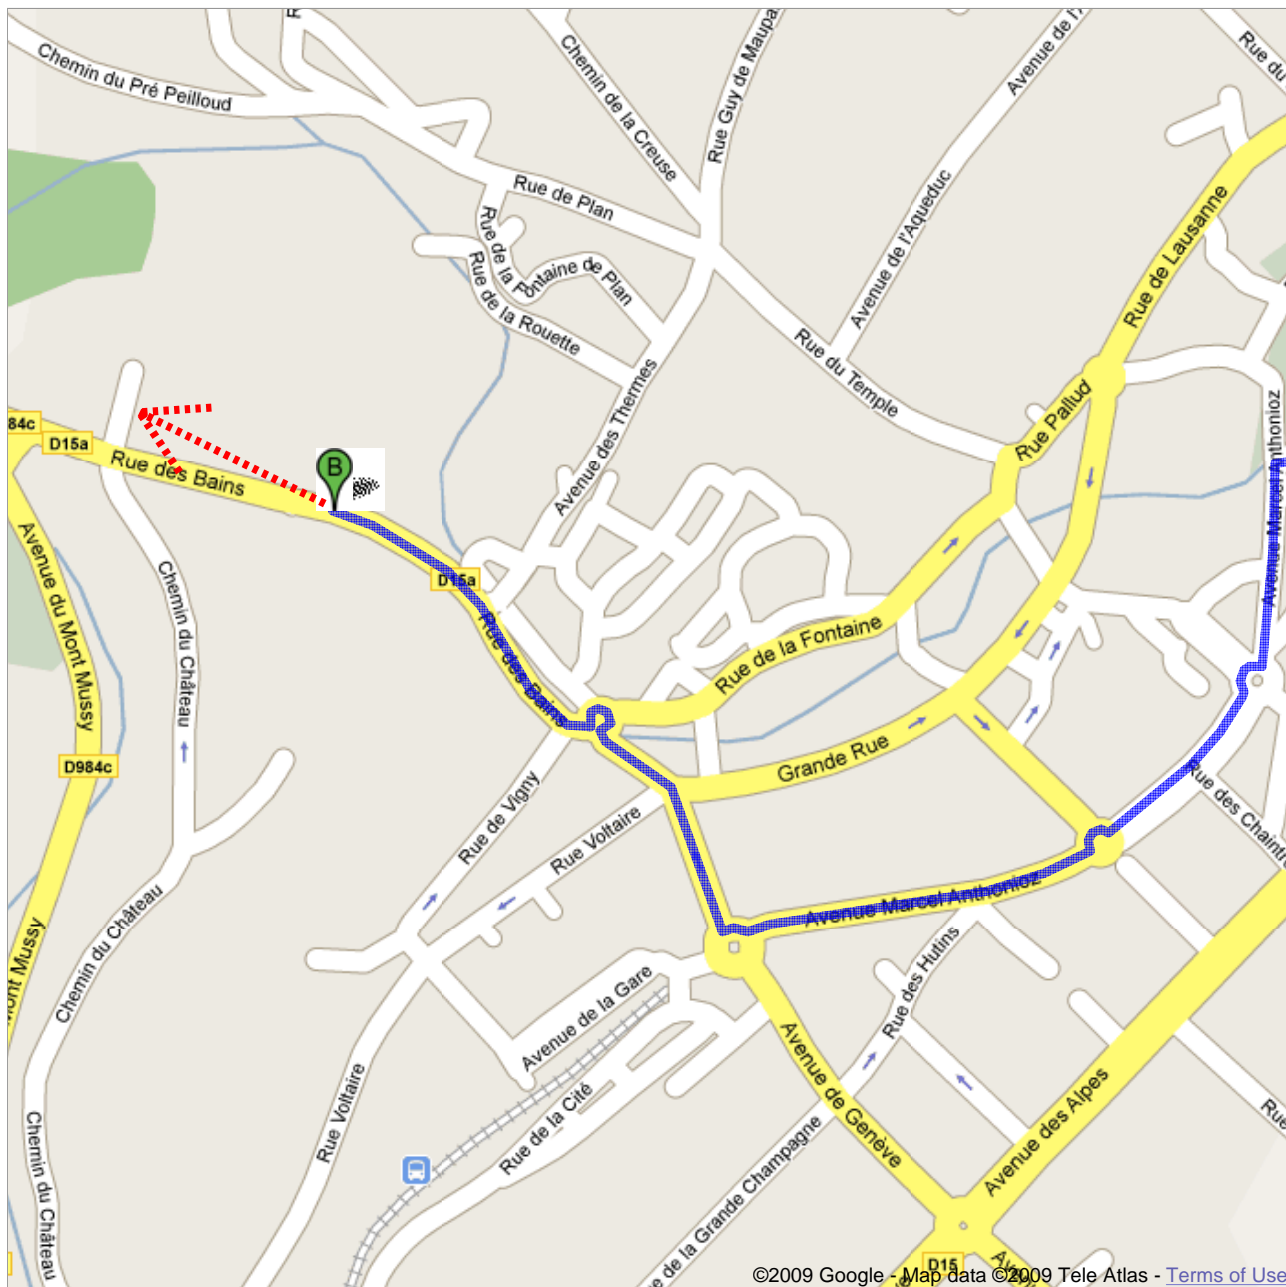

Directions to Le Pavillon du Golf

Rue des Bains, 01220 Divonne-les-Bains, France

1.5 km – about 5 mins

Save trees. Go green!

Download Google Maps on your phone at google.com/gmm

©2009 Google - Map data ©2009 Tele Atlas - [Terms of Use](#)

 Chemin du Châtelard, 01220 Divonne-les-Bains, France

1. Head **northwest** on **Chemin du Châtelard** toward **Avenue Marcel Anthonioz** go 0.2 km
total 0.2 km

 2. Turn **left** at **Avenue Marcel Anthonioz** go 0.8 km
Go through 2 roundabouts total 0.9 km
About 2 mins

3. At the roundabout, take the **1st** exit onto **Avenue de Genève** go 0.2 km
total 1.1 km

 4. **Avenue de Genève** turns slightly **left** and becomes **Rue des Bains** go 0.5 km
Go through 1 roundabout total 1.5 km
About 2 mins

Map data ©2009 Tele Atlas